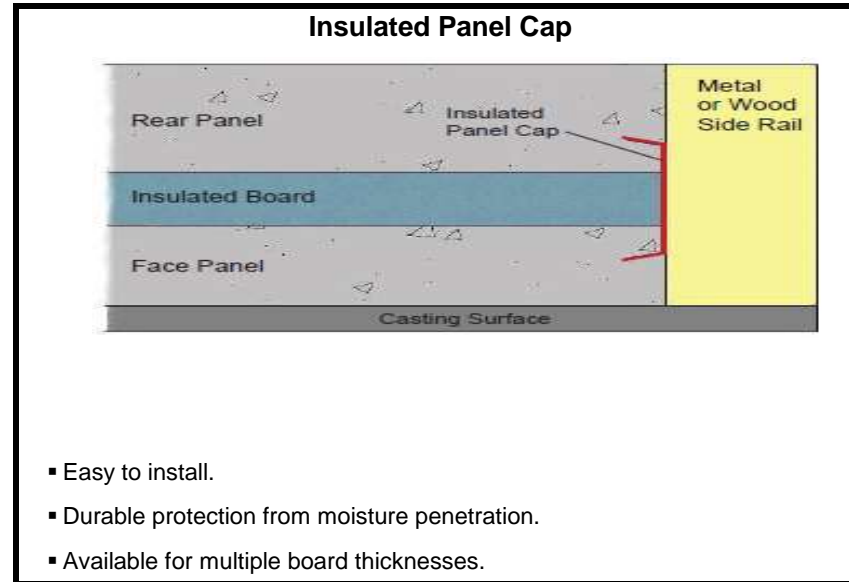

INSULATED PANEL CAP (IPC)

Victory Bear's IPC is easy to install, and offers premium protection for insulation in sandwich panels.

Insulated Panel Cap						
ID#	Product Name			Lb/Pc	Ft/Pc	Pc/Box
26501	4" Insulated Panel Cap (IPC) 10'			1.79	10	20
26502	4" Insulated Panel Cap (IPC) 14'			2.51	14	20
26504	2.5" Insulated Panel Cap (IPC) 14'			1.87	14	25
26509	1.5" Insulated Panel Cap (IPC) 14'			1.44	14	25